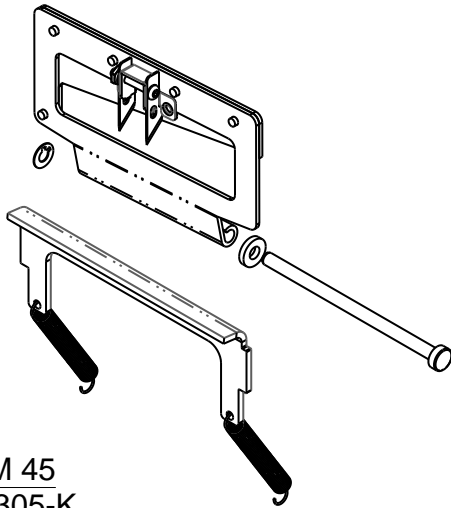

ITEM 37
FM-67 - PULLEY SHAFT

ITEM 38
FM-39-XXX
IDLER SHAFT SUB-ASSY

ITEM 39
FM-58P - VERTICAL TIE PLATE

ITEM 40
FM-57X - BASKET

ITEM 41
FM-46-X
SHAFT CAM ASSY

ITEM 42
0235190 - ROLL PIN 3/16 x 1"

BP333 PLUS ITEM LIST

Better Packages, Inc.®

800-722-8002

ITEM 43
TS33-032-01 - SAFETY BAFFLE
(4 PIECES OF ST-1949, SCREW-#10-24 x 3/8" LG)

ITEM 44
FM-26-XXX-EZ
ROCKER BLADE W/TAB CUTTER SUB-ASSY

ITEM 45
FM-305-K
TAB CUTTER SHEAR BLADE KIT