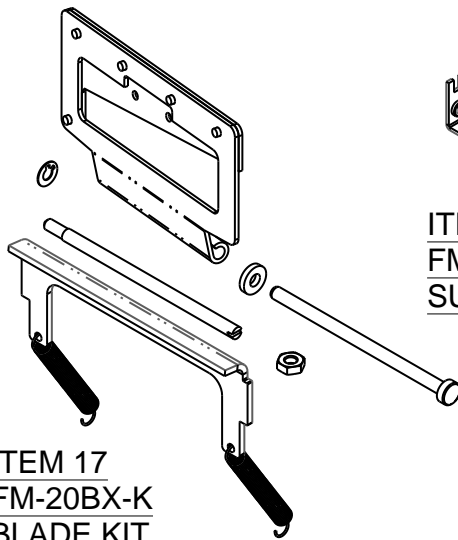

Better Packages, Inc.®

800-722-8002

ITEM 14
FM-5 - COVER

ITEM 15
FF-610-0 - WATER BOTTLE

FM-16-X

TS33-006-01
TS33-006-02

ITEM 16
PRESSURE PLATE ASSY

ITEM 17
FM-20BX-K
BLADE KIT

ITEM 18
FM-130-JX
SUPPORT BRACKET

ITEM 19
FM-18A - SHEAR GUIDE
ROLLER, WIDE

ITEM 20
FM-49-X
SHAFT PINION SUB-ASSY

ITEM 21
E555-065-00
URETHANE FEEDWHEEL

ITEM 22
FM-12-EL - UPPER TAPE PLATE

FM-11-JX

FM-11-X

ITEM 23
LOWER TAPE PLATE